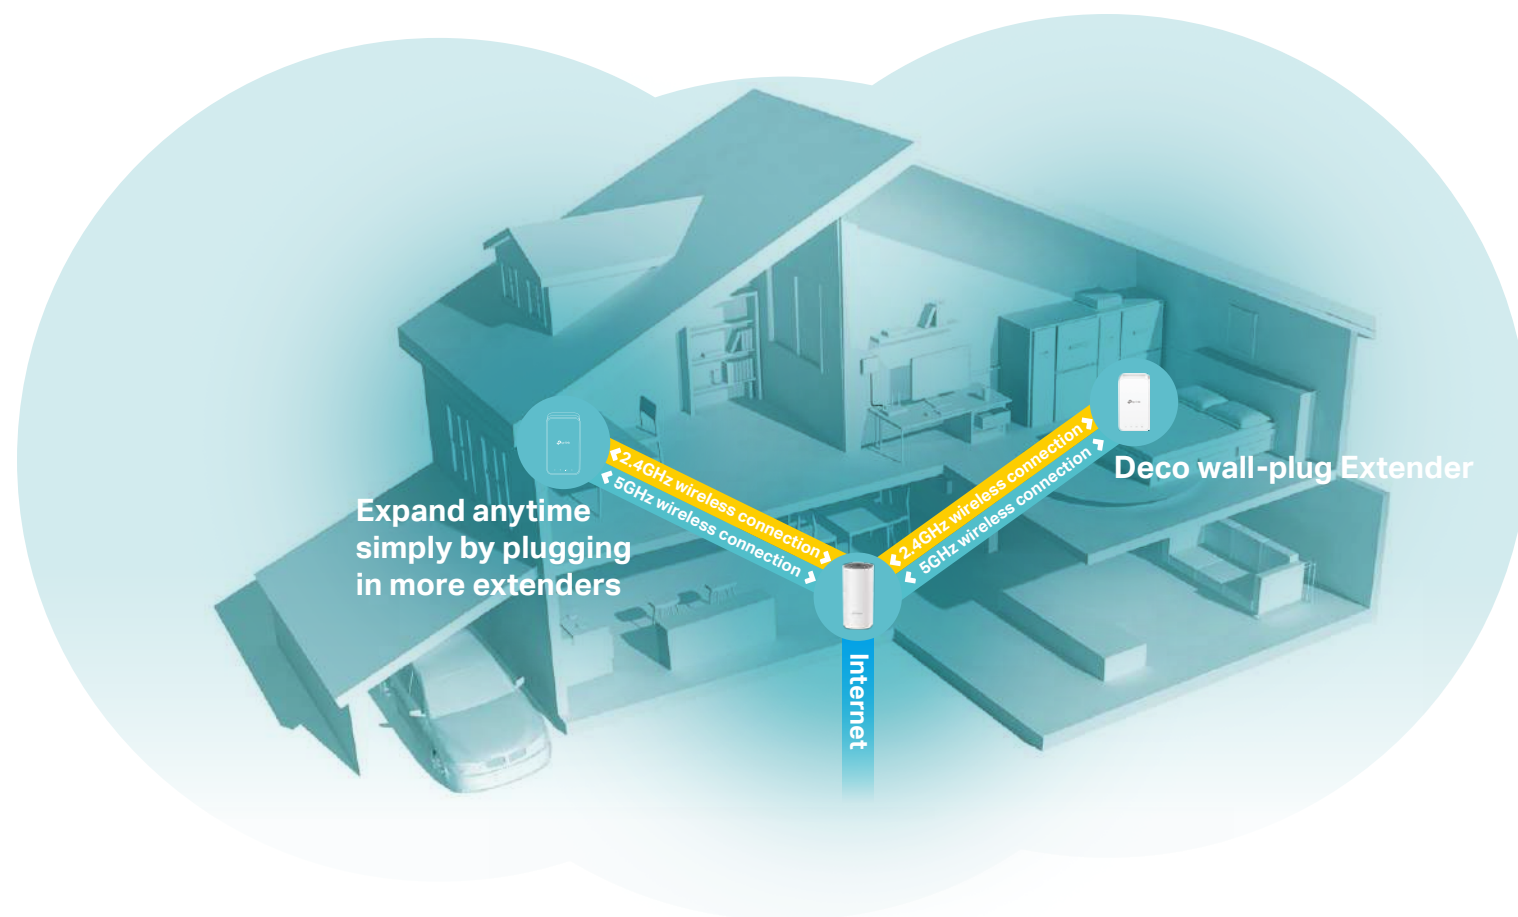

deco™

Whole Home Mesh Wi-Fi System
Seamless Roaming | Parental Controls | Adaptive Path Selection

AC1200 Whole Home Mesh Wi-Fi System

Deco E3

tp-link

Highlights

Fast Mesh Wi-Fi for Your Whole Home

Deco is the simplest way to guarantee a strong Wi-Fi signal in every corner of your home. Enjoy fast, stable connections for an army of devices in a whole-home coverage. Setup is made easier with the Deco app walking you through every step.

Wi-Fi Dead-Zone Killer

Eliminate weak signal areas with whole home Wi-Fi. No more searching around for a stable connection.

Convenient Plug-In Wi-Fi

Simply plug the compact extender Deco M3W into a wall outlet to easily extend your Mesh Wi-Fi coverage.

* Deco M3W needs to work with Deco routers to extend Mesh Wi-Fi.

Seamless Roaming with One Wi-Fi Name

Deco units work together to form one unified Wi-Fi network with a single network name. Walk through your home and stay connected with the fastest possible speeds, made possible by Deco's seamless coverage and Plug & Play Mesh Technology.

Parental Controls

Limit online time and block inappropriate websites according to unique profiles created for each family member.

Features

Assisted Setup

Easily set up Decos and find the ideal spot to place each unit