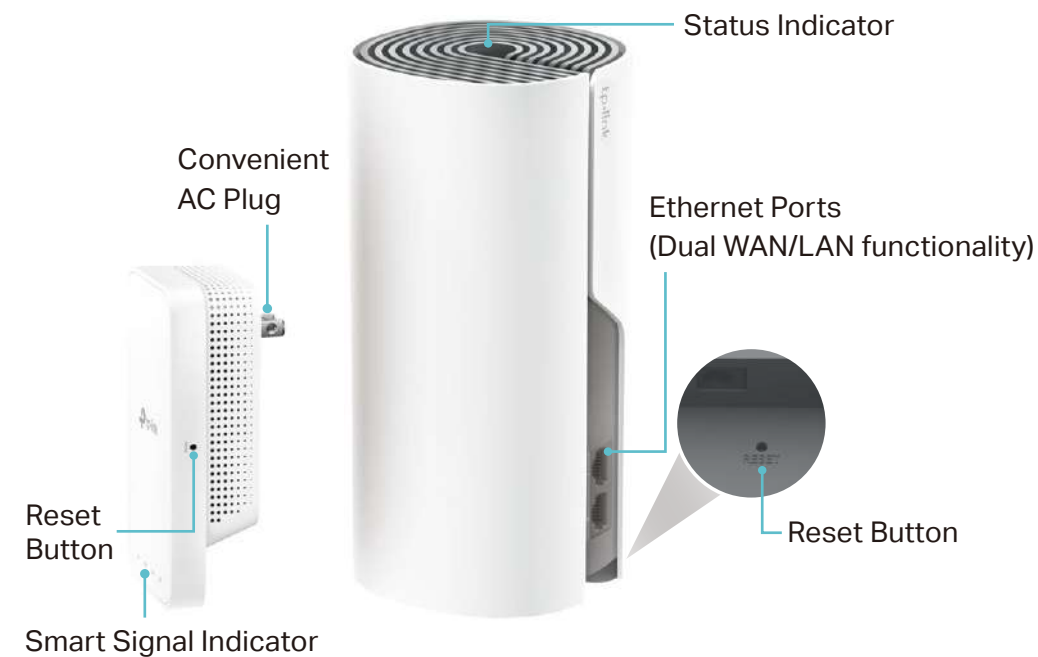

- Router Mode – Create an instant private wireless network
- Access Point Mode – Create Wi-Fi access for any existing wired network

Work with All Deco Models

Form a Mesh network with your desired Deco models

All Deco models can work together. Just expand Mesh Wi-Fi coverage anytime by adding more Decos

Specifications

Hardware

- Ports: Deco E4R: 2 10/100Mbps WAN/LAN Ports, 1 Power Port; Deco M3W: N/A
- Buttons: Deco E4R: 1 Reset button; Deco M3W: 1 Reset button
- Antenna Type: Deco E4R: 2 internal dual-band antennas
Deco M3W: 2 internal dual-band antennas
- Flash: Deco E4R: 16 MB; Deco M3W: 8 MB
- SDRAM: Deco E4R: 128 MB; Deco M3W: 128 MB
- Dimensions: Deco E4R: 7.5 × 3.6 × 3.6 in. (190.5 × 90.7 × 90.7 mm)
Deco M3W (without plug): 4.9 × 2.7 × 1.4 in. (124 × 69 × 35 mm)
- Power Adapter Input: Deco E4R: 100-240V~ 50/60Hz 0.3A
Deco M3W: 100-240V~ 50/60Hz 0.3A
- Power Adapter Output: Deco E4R: 12V = 1A; Deco M3W: N/A